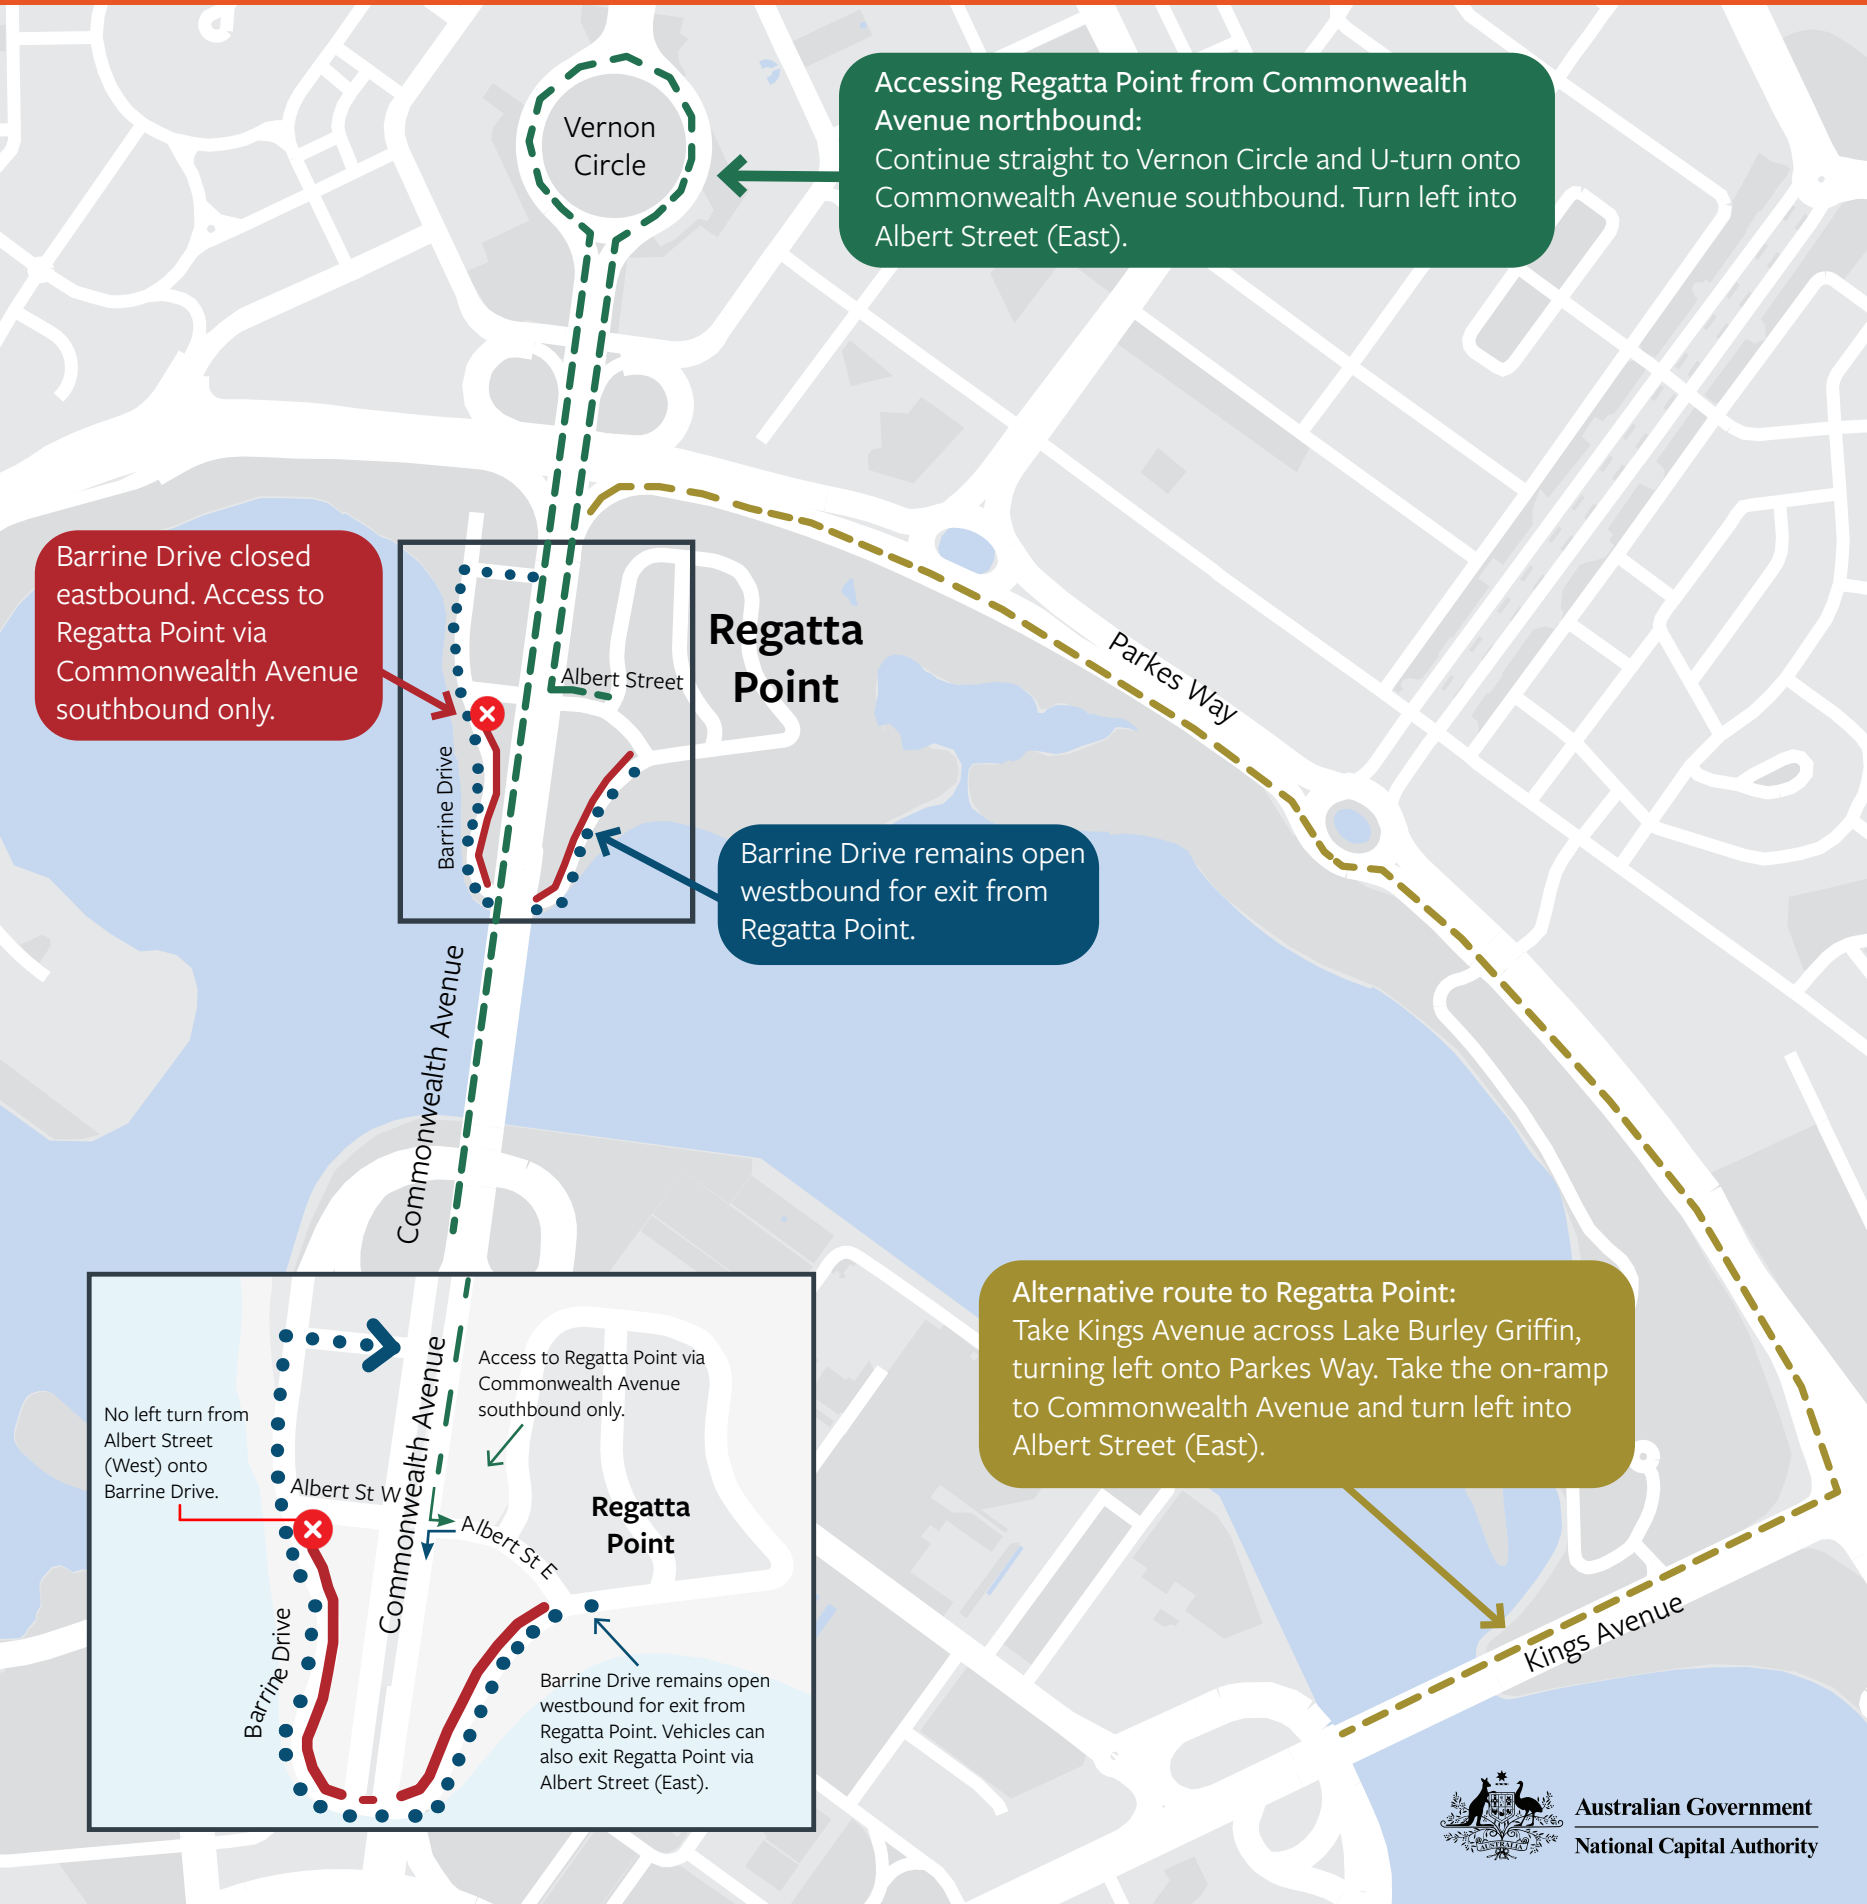

How to access Regatta Point whilst Barrine Drive is temporarily one-way only

Accessing Regatta Point from Commonwealth Avenue northbound:
Continue straight to Vernon Circle and U-turn onto Commonwealth Avenue southbound. Turn left into Albert Street (East).

Barrine Drive closed eastbound. Access to Regatta Point via Commonwealth Avenue southbound only.

Regatta Point

Barrine Drive remains open westbound for exit from Regatta Point.

Alternative route to Regatta Point:
Take Kings Avenue across Lake Burley Griffin, turning left onto Parkes Way. Take the on-ramp to Commonwealth Avenue and turn left into Albert Street (East).

No left turn from Albert Street (West) onto Barrine Drive.

Access to Regatta Point via Commonwealth Avenue southbound only.

Regatta Point

Barrine Drive remains open westbound for exit from Regatta Point. Vehicles can also exit Regatta Point via Albert Street (East).