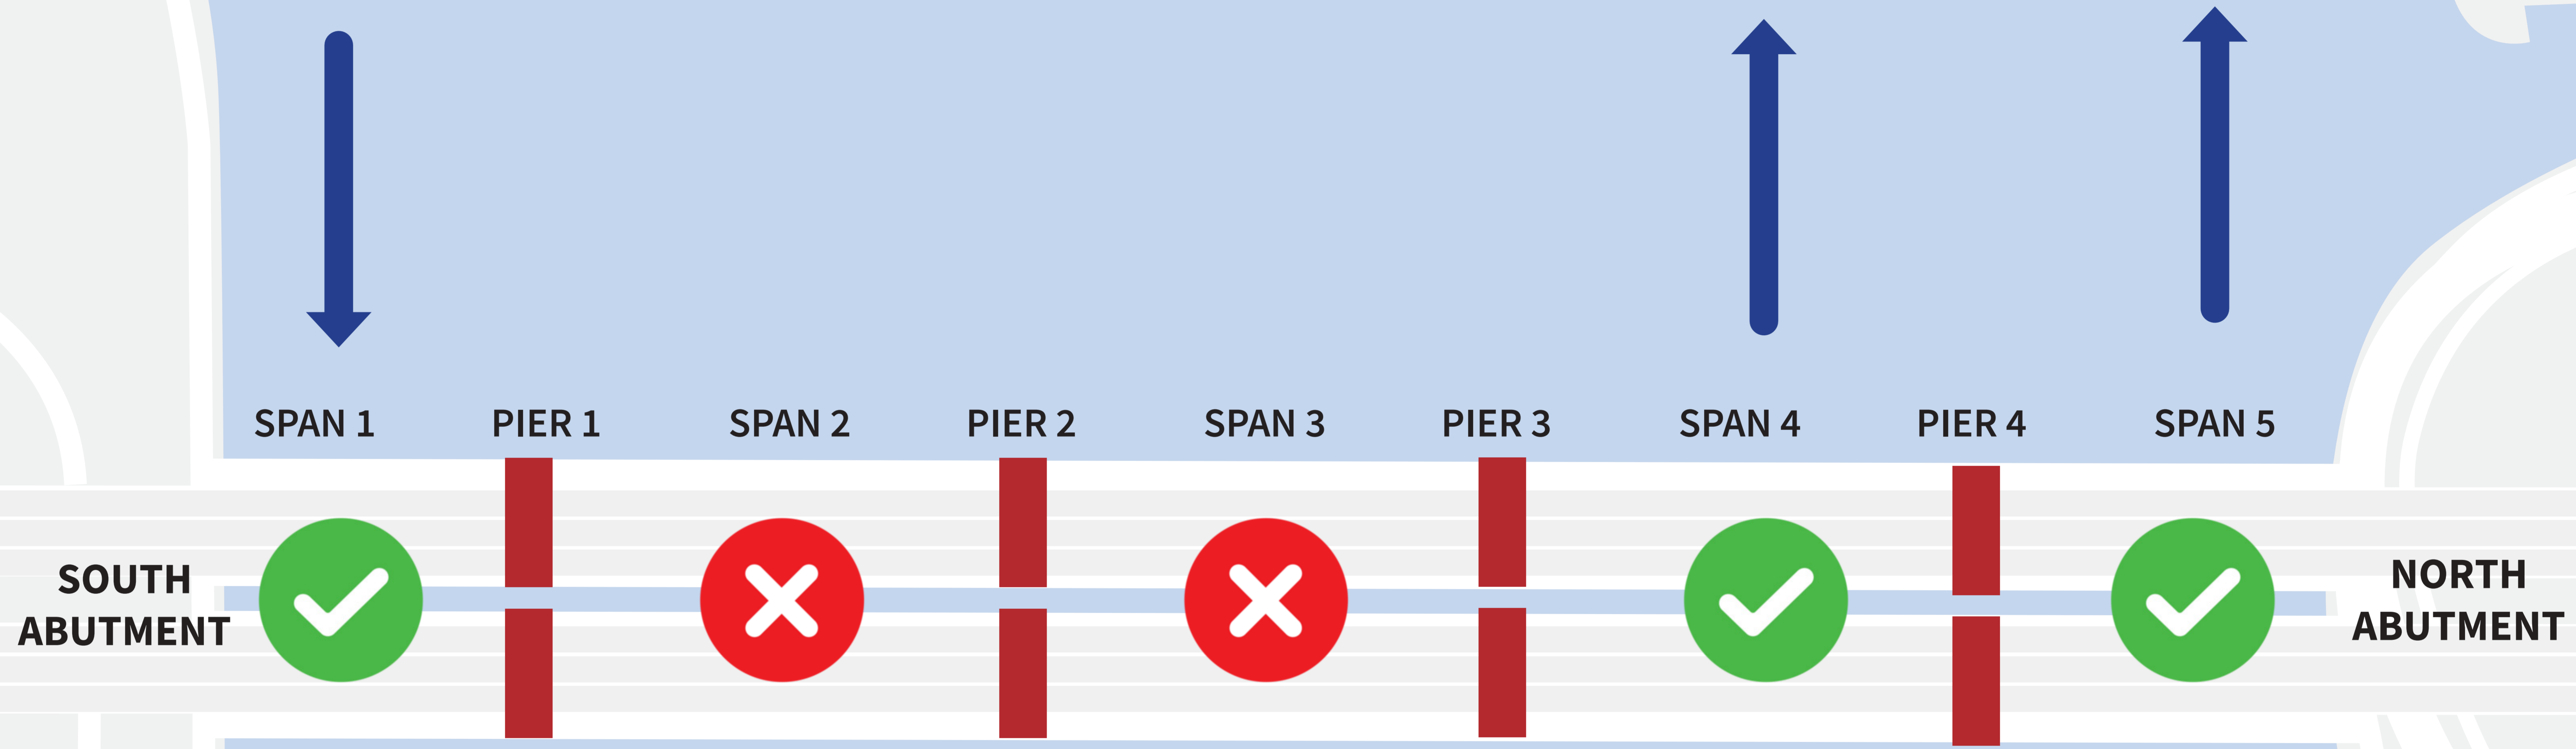

Lake User Impacts: from Thursday 16 April 2026

West Basin

Central Basin