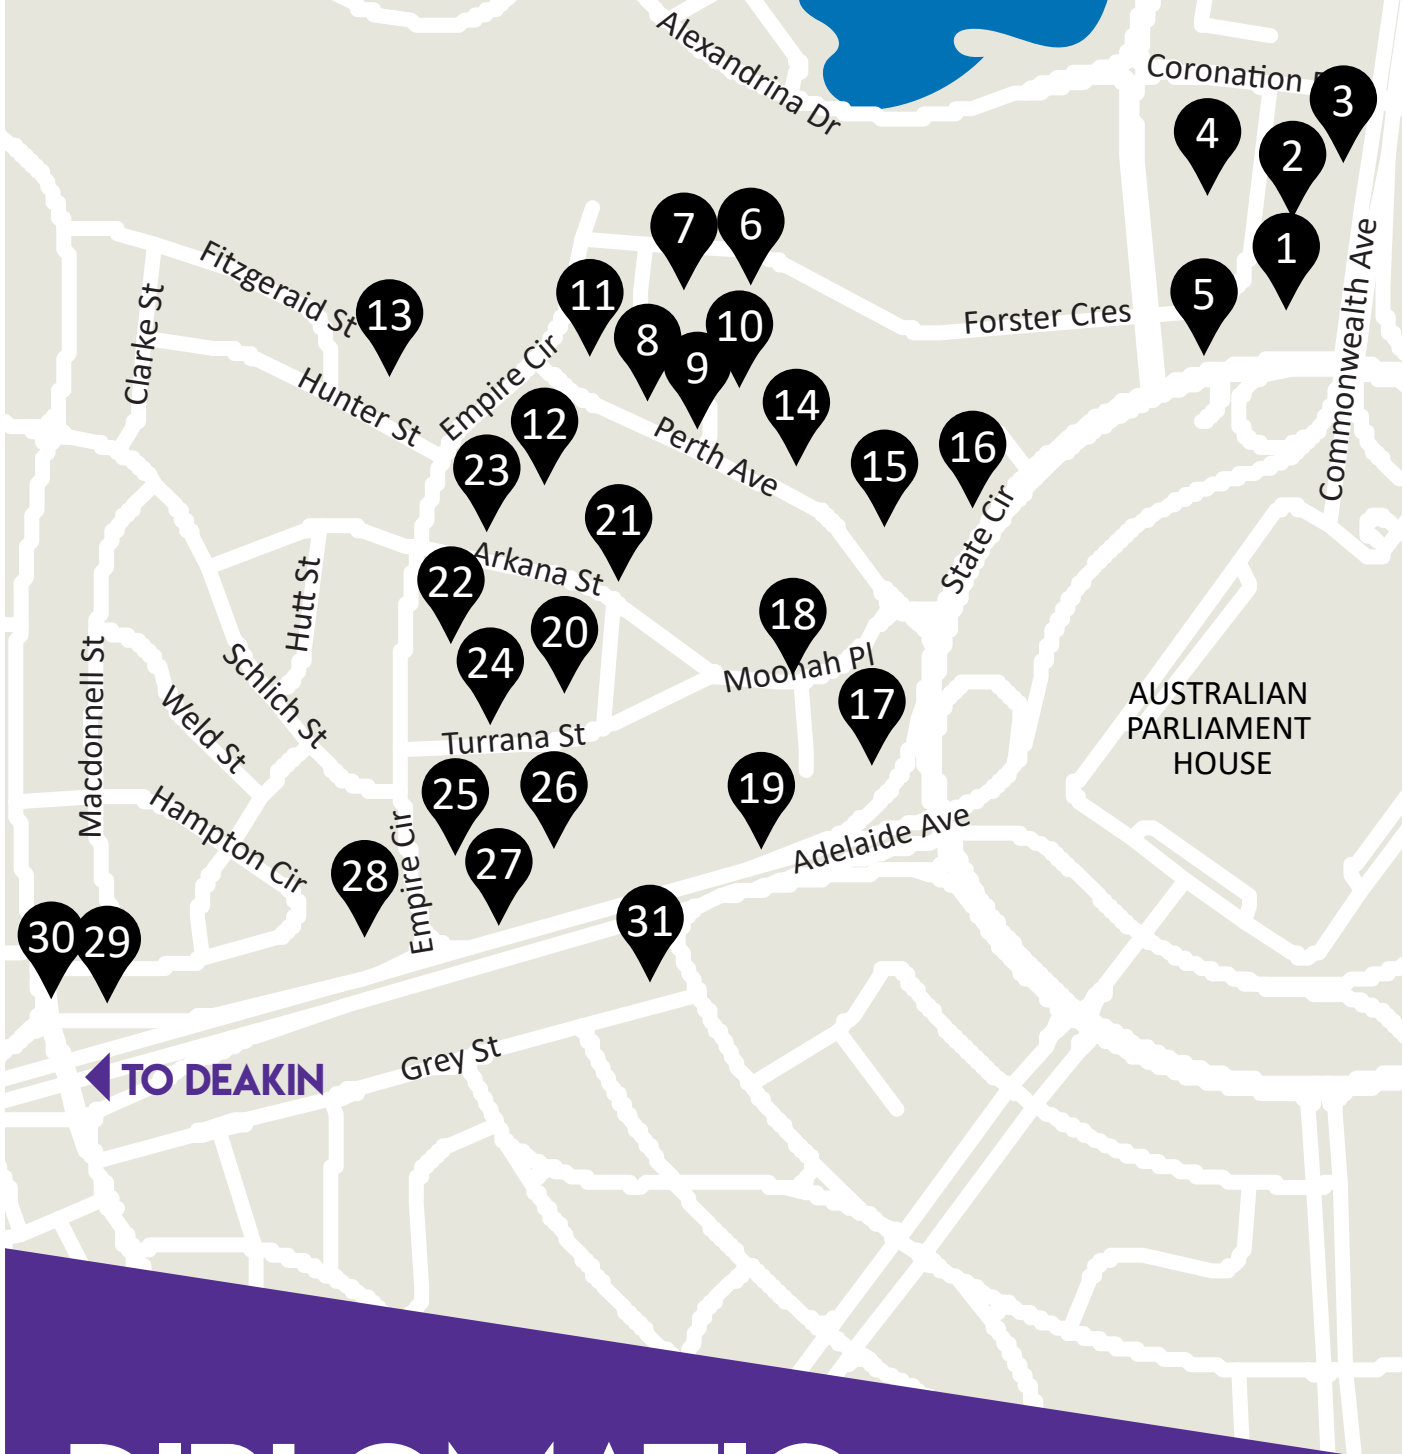

YARRALUMLA

LAKE BURLEY
GRIFFIN

DIPLOMATIC MISSIONS

SELF-GUIDED DRIVING TOUR

DEAKIN

▼ TO O'MALLEY

O'MALLEY

▲ TO DEAKIN

DIPLOMATIC MISSIONS

SELF-GUIDED DRIVING TOUR