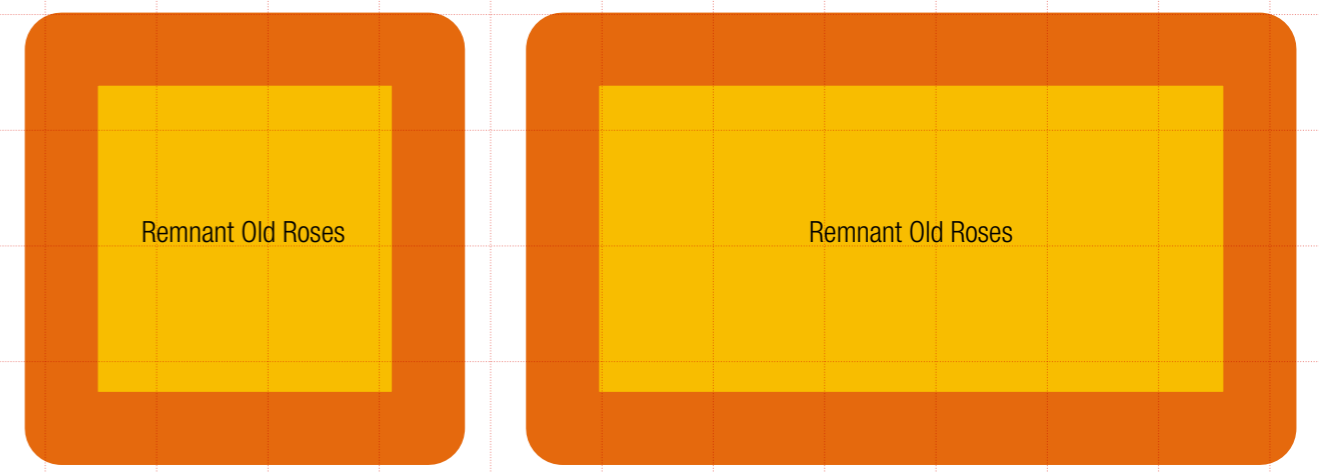

Broinowski Rose Garden

OLD PARLIAMENT HOUSE

Rex Hazlewood Rose Garden

OLD PARLIAMENT HOUSE

Ladies Rose Garden

Macarthur Rose Garden

1
2
3
4
5
6
7
8
9
10
11
12
13
14
15
16
17

1
2
3
4
5
6
7
8
9
10
11
12
13

A B C D E F G H I J K L M N O P Q R S T U

OLD PARLIAMENT HOUSE

Tennis Courts Rose Gardens

Bowling Green Rose Gardens

Remnant Roses from the Old Parliament House Gardens prior to the 2004 reconstruction

Old Parliament House Gardens Facilities