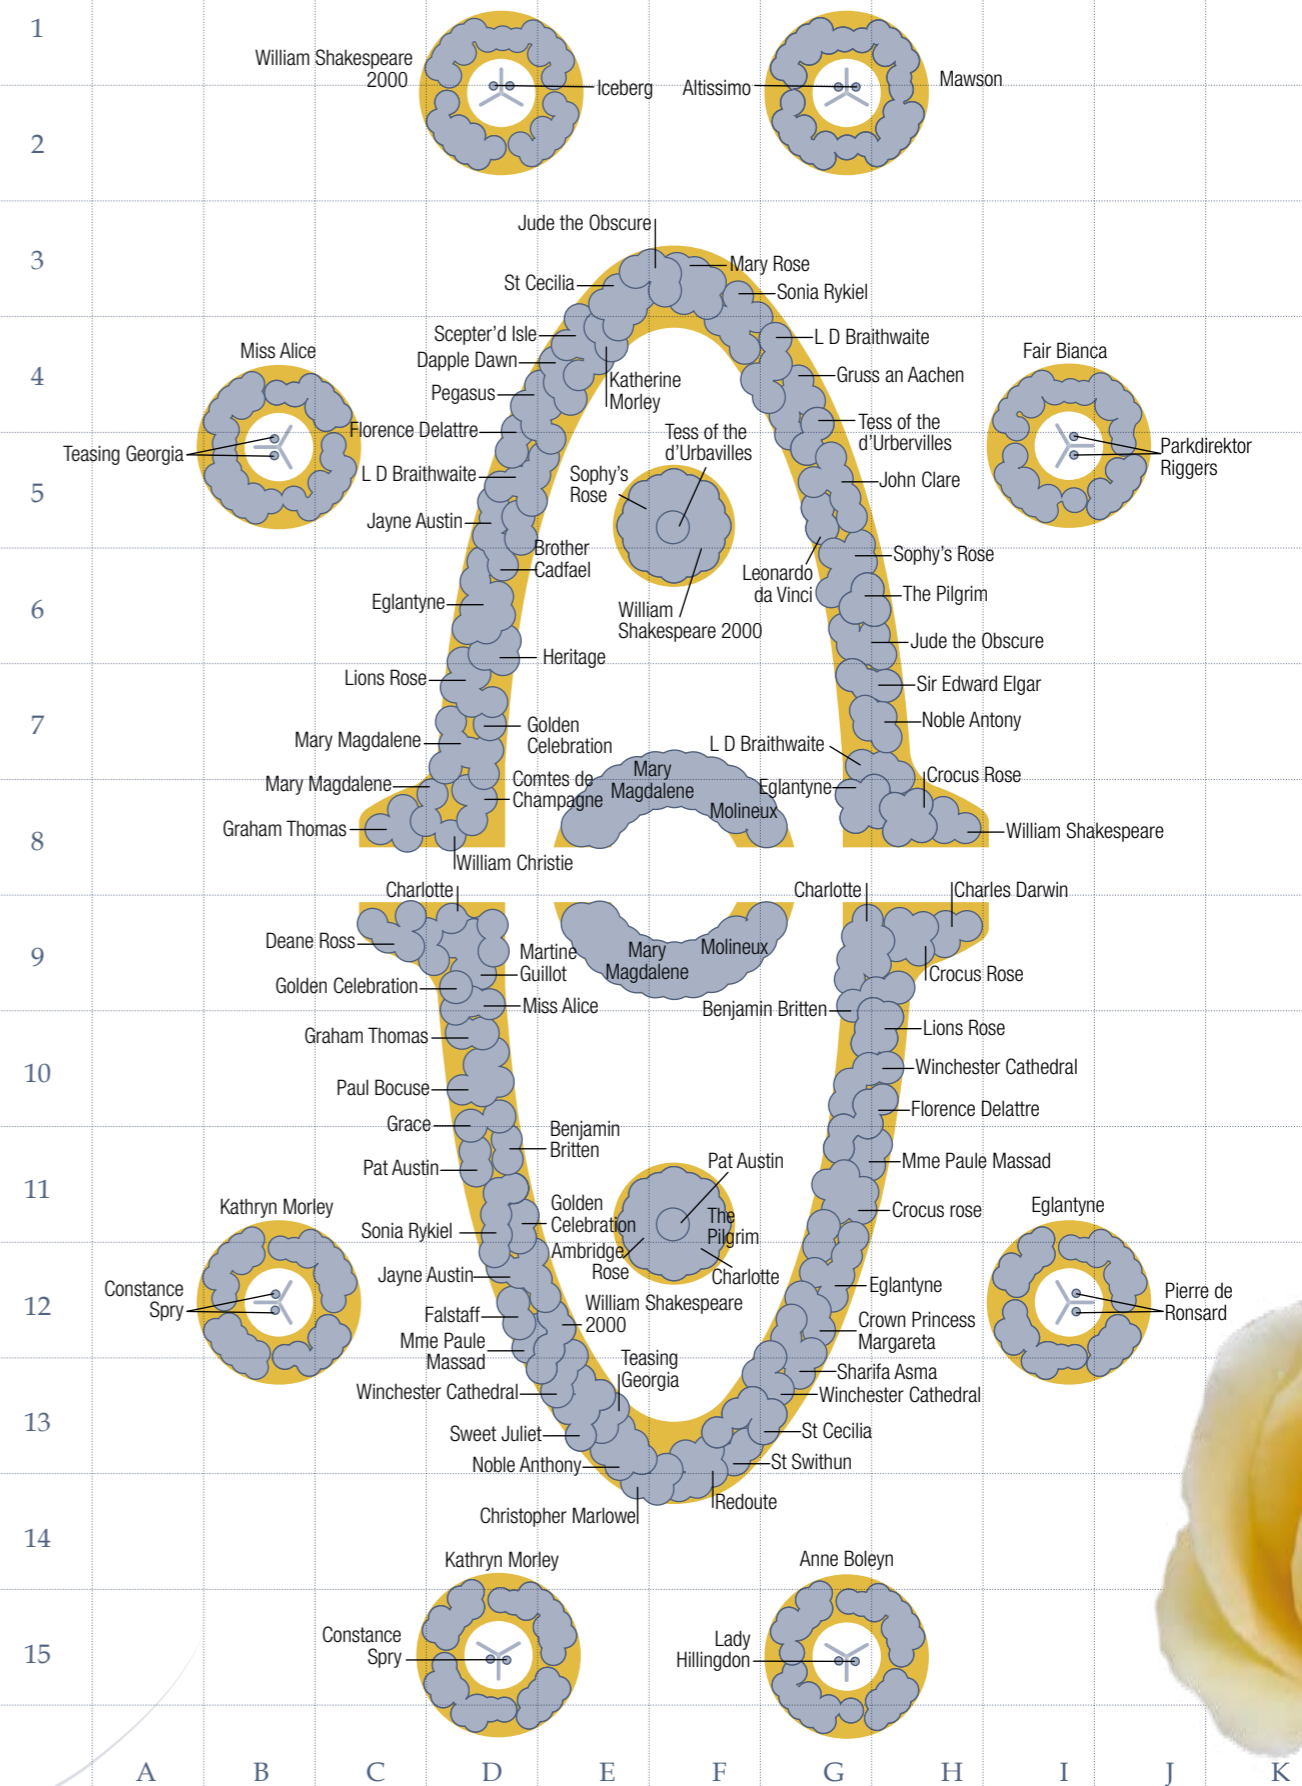

Short of funds, Broinowski devised a scheme for Australians to contribute roses for the parliamentary gardens. Donations were received from staff of the House of Representatives, Senate, Parliamentary Library and Joint House Department together with parliamentary press reporters. Signs were erected to recognise the many organisations and individuals who had donated a rose.

Ladies Rose Garden

In 1933, Robert Broinowski asked Dame Mary Hughes, Dame Enid Lyons and other wives of parliamentarians to support the Ladies Rose Garden. They agreed, and soon Robert Broinowski commenced gathering donations of one shilling and fourpence per rose. Many women contributed roses for the Garden, in particular Hybrid Tea and Floribunda roses, which were popular as cut flowers.

Macarthur Rose Garden

The Macarthur Rose Garden, planted in 1937, was the last rose garden to be constructed under the direction of Robert Broinowski.

Miss Rosa Sibella Macarthur-Onslow, great granddaughter of John and Elizabeth Macarthur, arranged with Broinowski to donate one hundred red 'Étoile de Hollande' roses to the parliamentary gardens. The gift commemorated the major contribution by John Macarthur to the breeding of merino sheep at Parramatta (Elizabeth Farm) and Camden. Broinowski arranged for the roses to be planted in a circular bed at the centre of the Macarthur Rose Garden.

Broinowski Rose Garden

OLD PARLIAMENT HOUSE