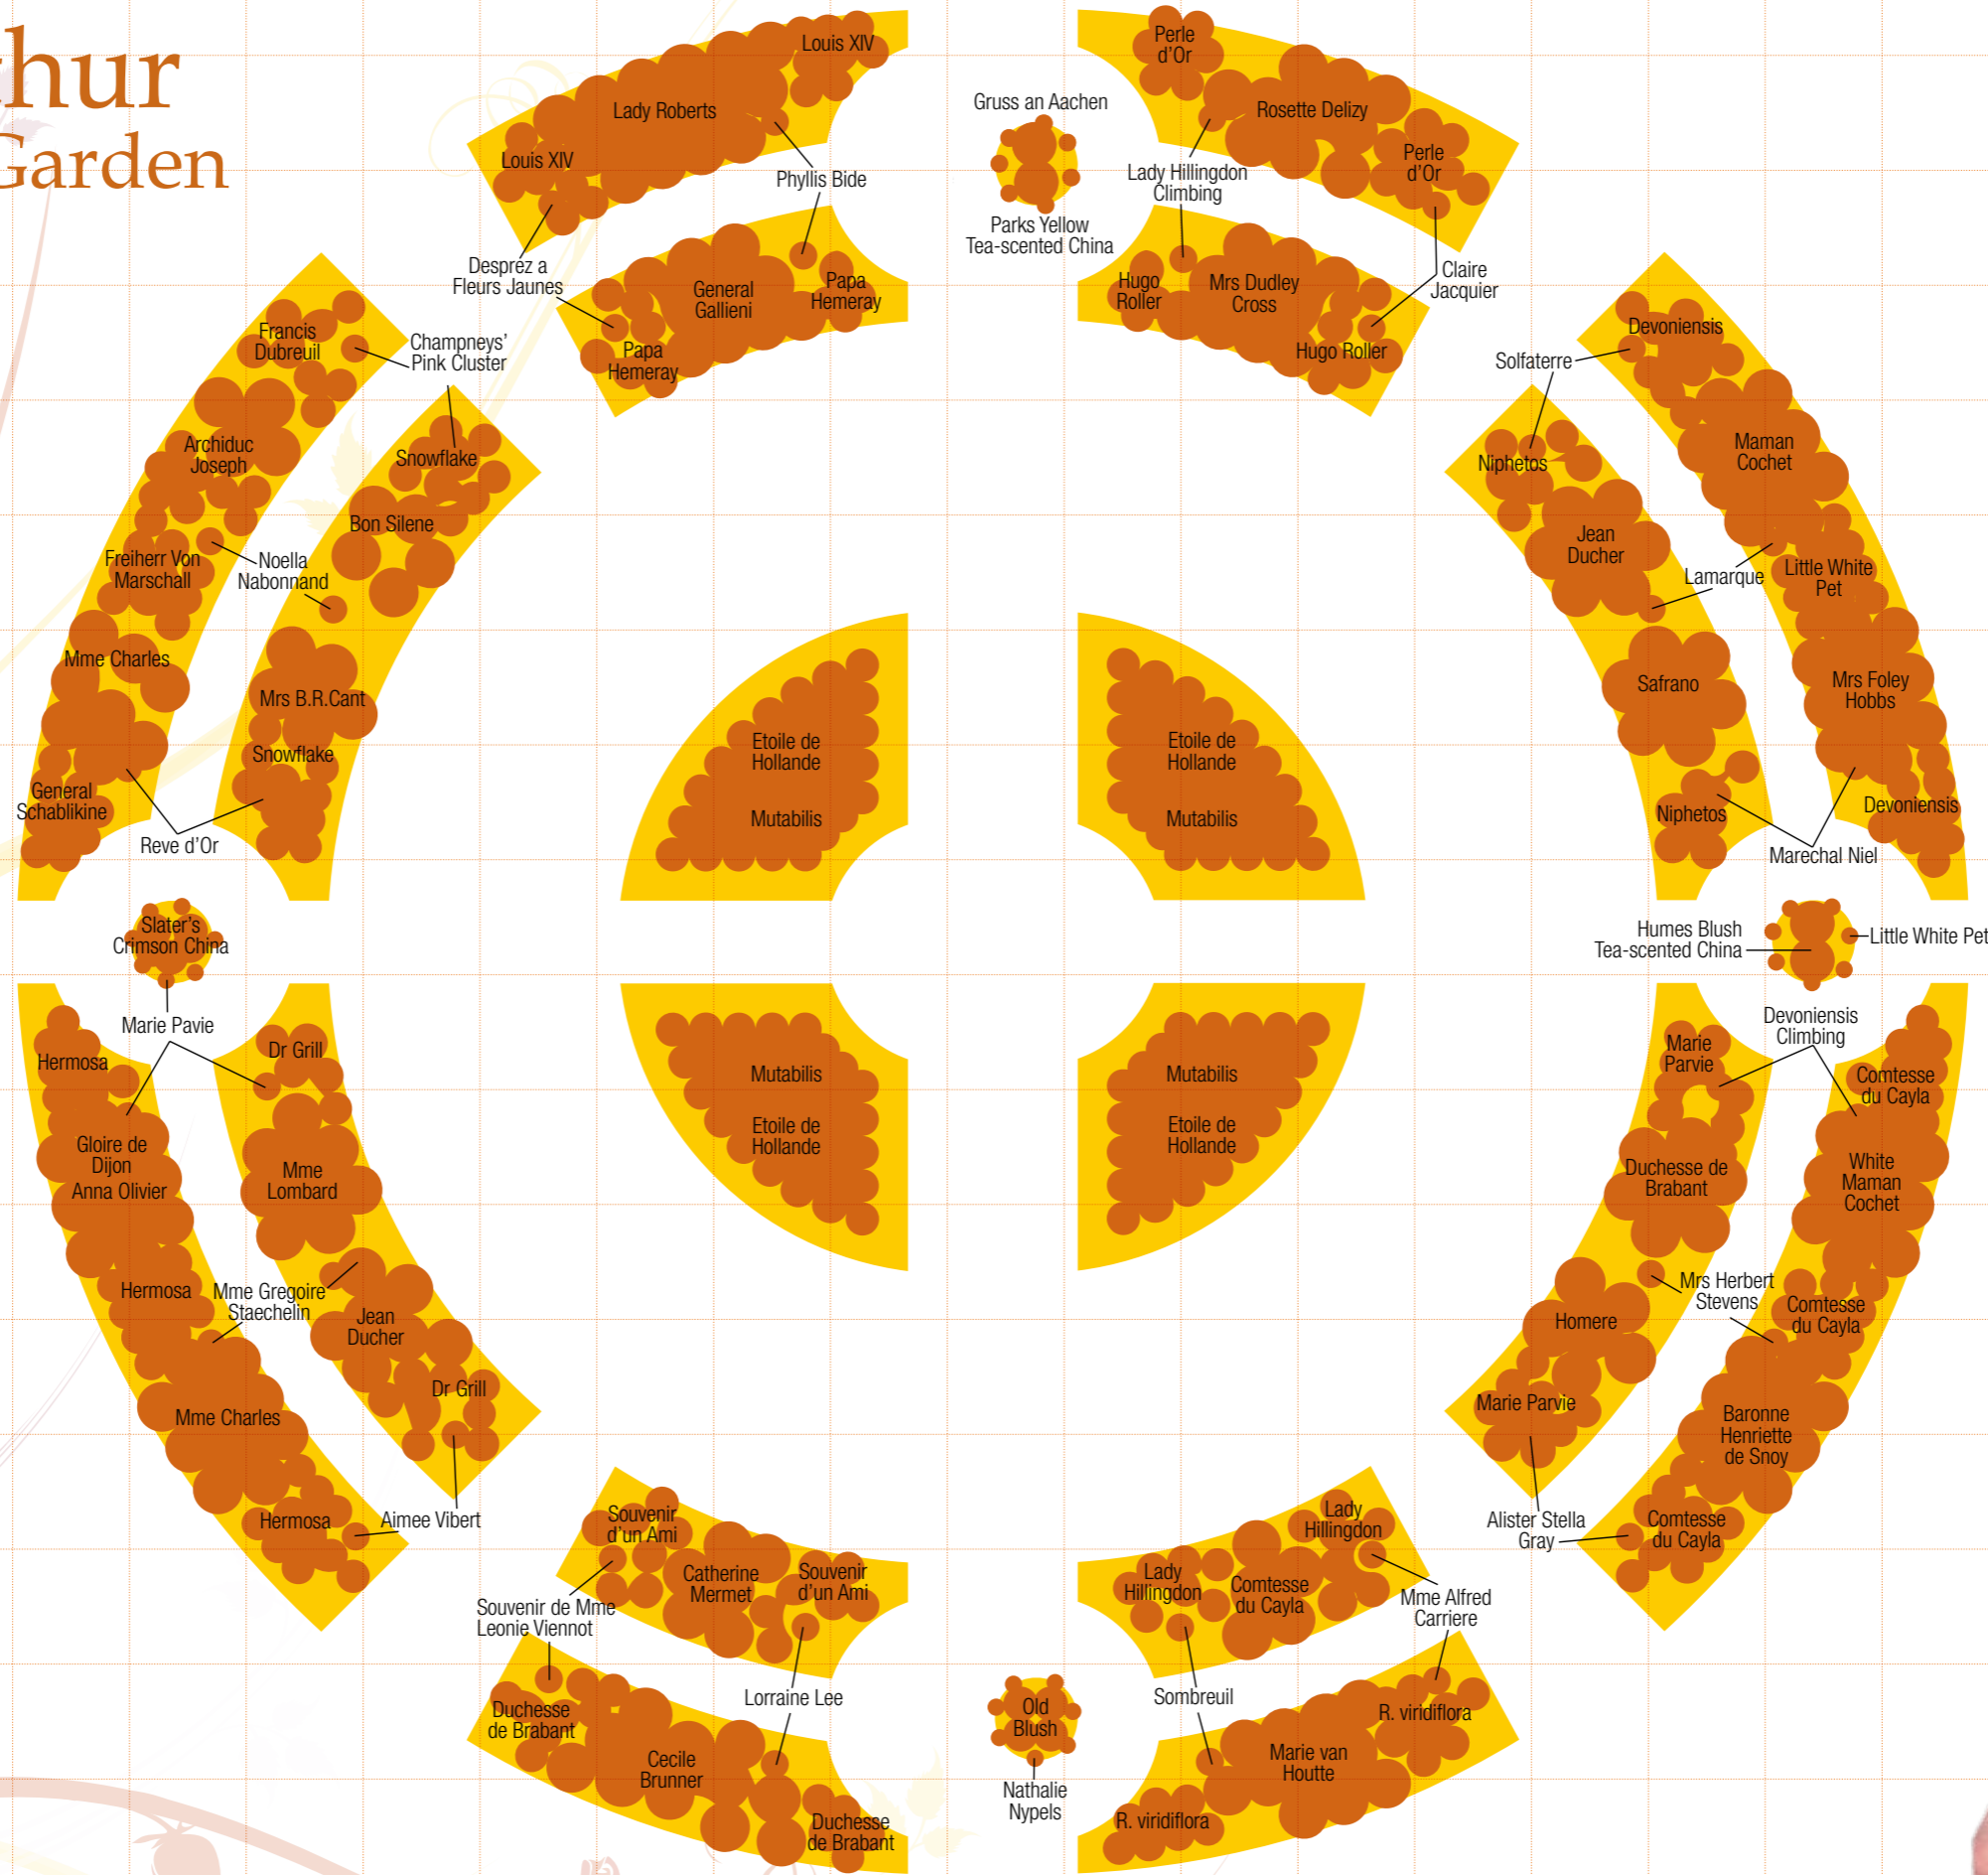

Broinowski Rose Garden

The Broinowski Rose Garden was first conceived by Robert Broinowski in the early 1930s. The original 1930s formal design featured an unusual horseshoe-shaped layout and circular satellite beds.

Broinowski Rose Garden

OLD PARLIAMENT HOUSE

Rex Hazlewood Rose Garden

OLD PARLIAMENT HOUSE

Ladies Rose Garden

Macarthur Rose Garden

1
2
3
4
5
6
7
8
9
10
11
12
13
14
15
16
17

1
2
3
4
5
6
7
8
9
10
11
12
13

A B C D E F G H I J K L M N O P Q R S T U

OLD PARLIAMENT HOUSE

Tennis Courts Rose Gardens

Bowling Green Rose Gardens

Remnant Roses from the Old Parliament House Gardens prior to the 2004 reconstruction

Old Parliament House Gardens Facilities